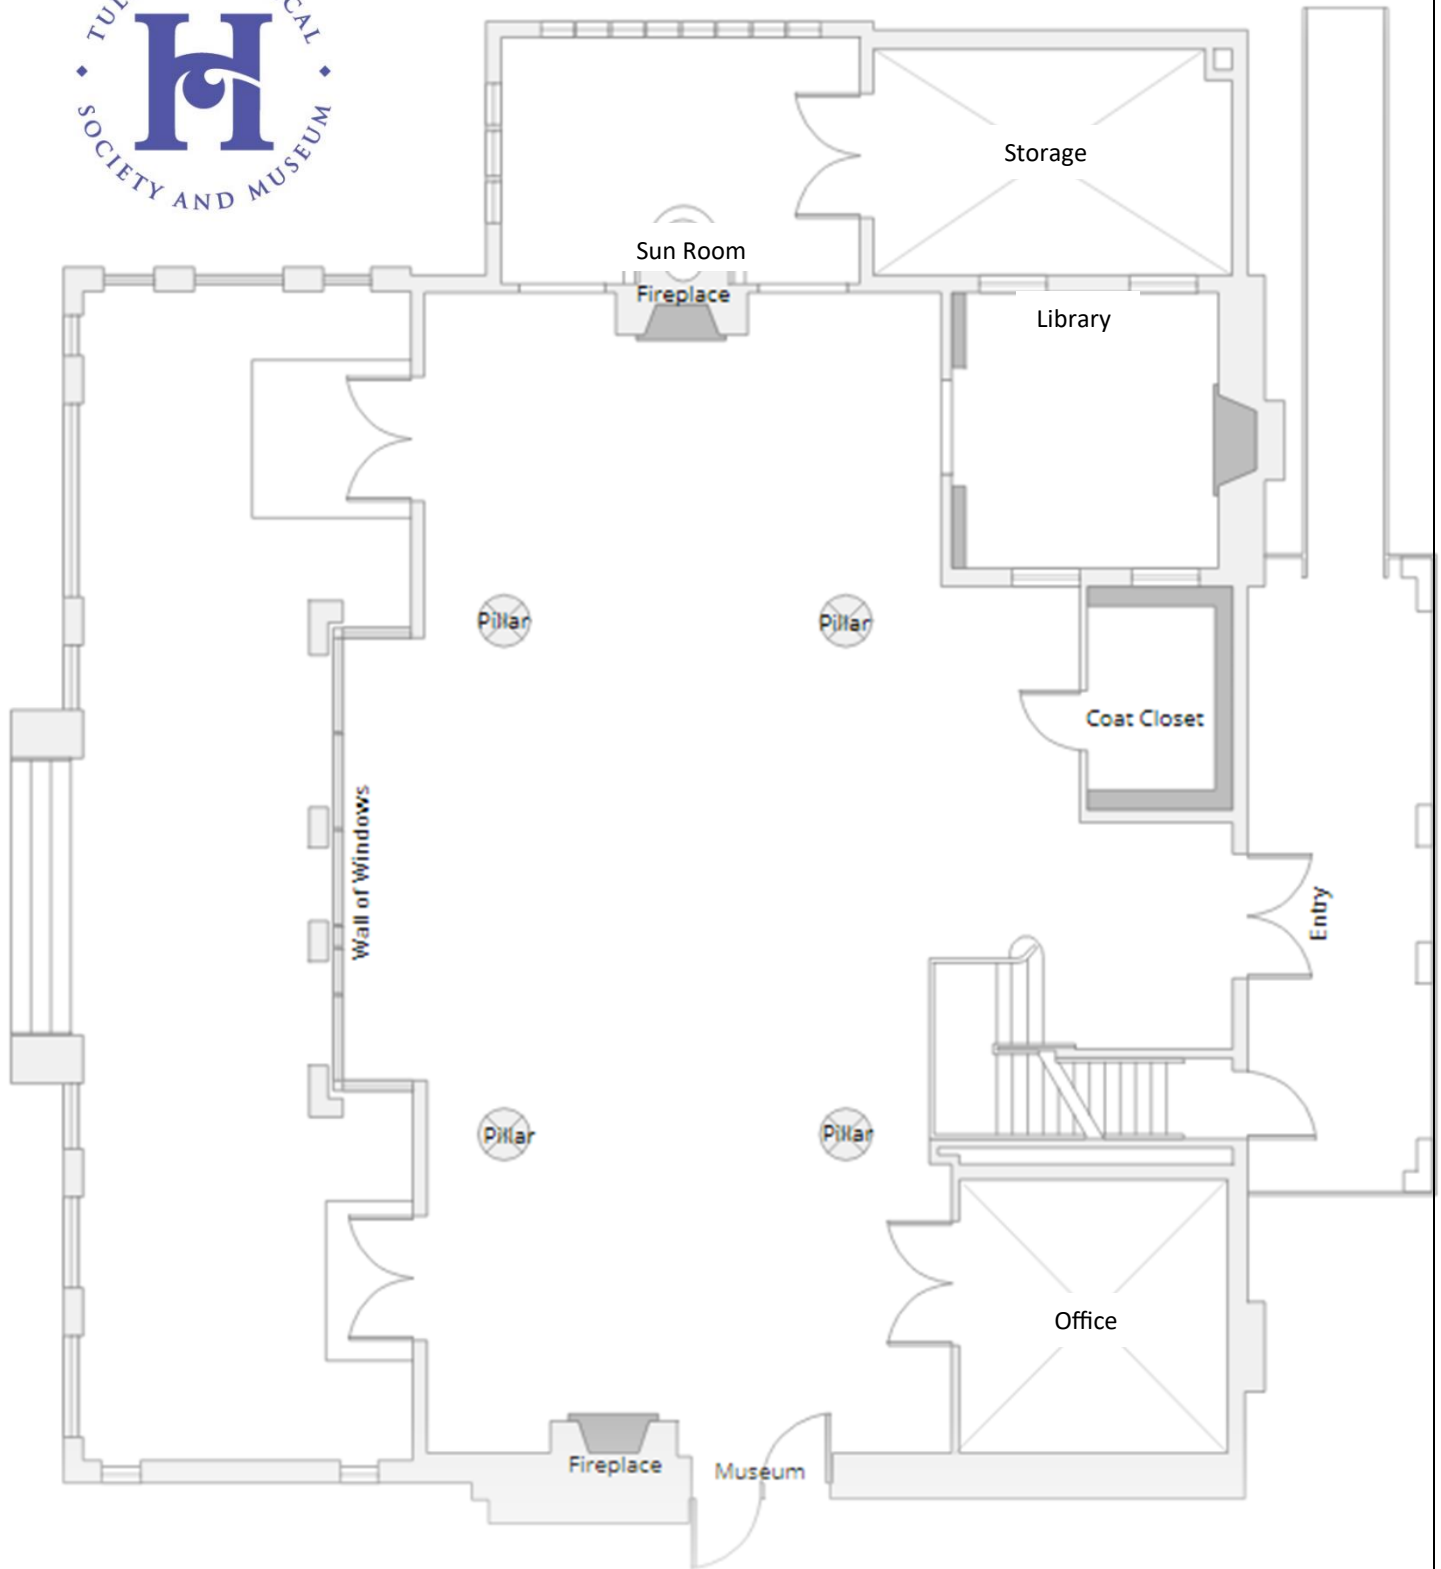

TRAVIS MANSION – FLOORPLAN

MAXIMUM CAPACITY – 150

Available Chairs

- 150 – folding, white
- 150 – metal, black (indoor use only)

Available Tables

- 12 – 60” round
- 2 – 48” round
- 10 – 30” round adjustable height

- 10 – 8’ x 30 banquet
- 4 – 6’ x 18” banquet
- 4 – 6’ x 30” banquet
- 2 – 4’ x 30” banquet