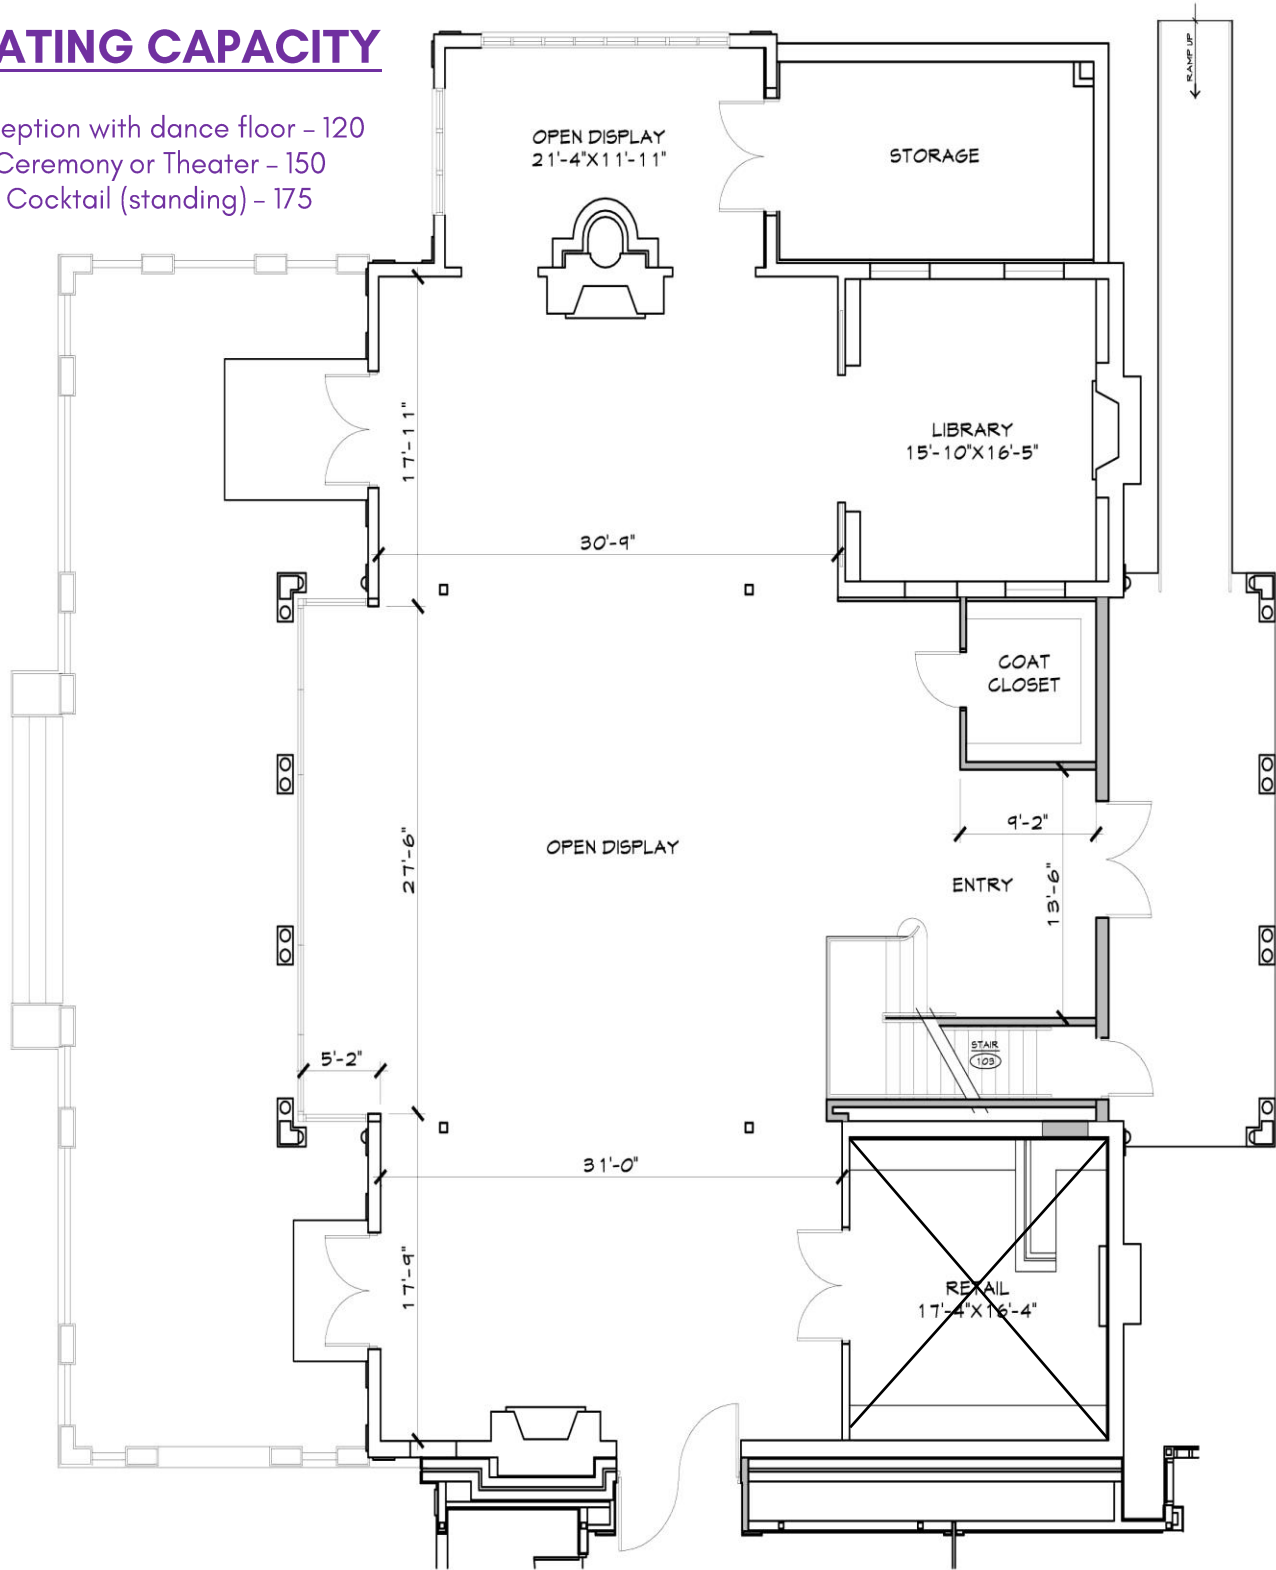

Tulsa Historical Society & Museum - Travis Room

SEATING CAPACITY

- Reception with dance floor - 120
- Ceremony or Theater - 150
- Cocktail (standing) - 175

Available Chairs

- 150 - folding, white
- 150 - metal, black (indoor use only)

Available Tables

- 12 - 60" round
- 2 - 48" round
- 10 - 30" round adjustable height
- 10 - 8' x 30 banquet
- 4 - 6' x 18" banquet
- 4 - 6' x 30" banquet
- 2 - 4' x 30" banquet